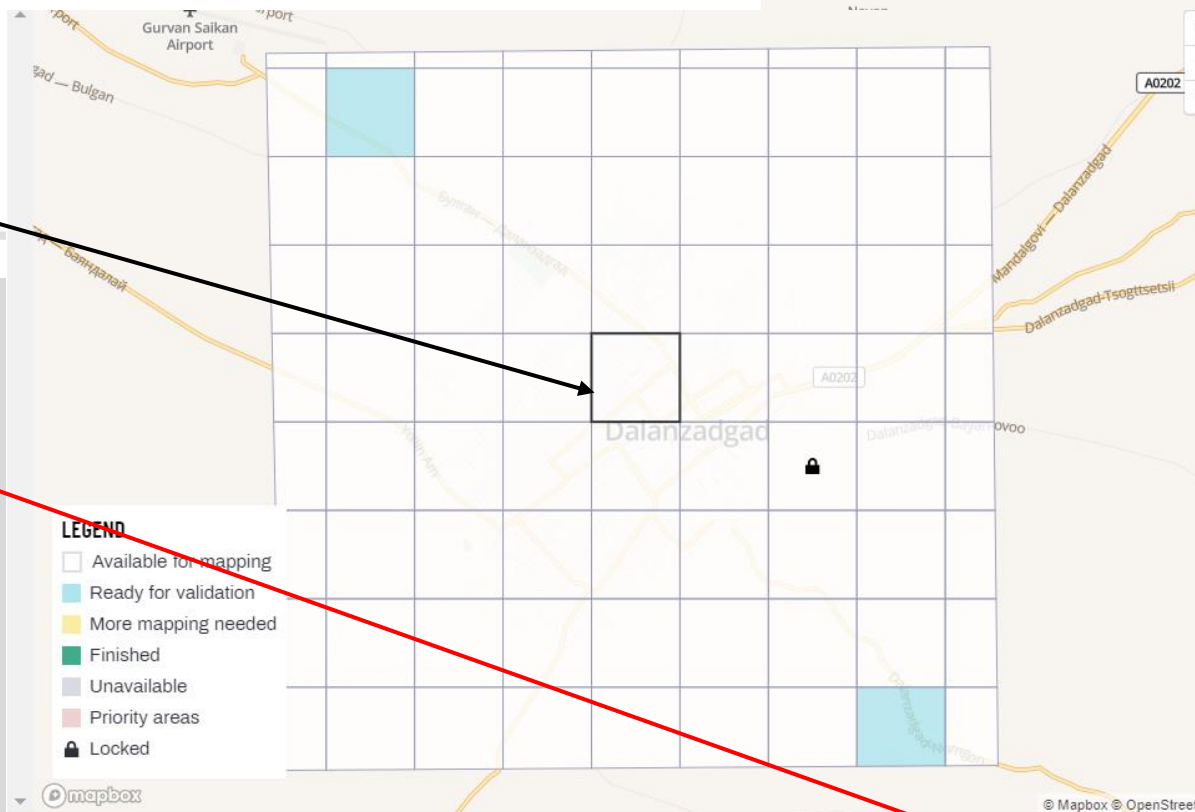

#9139 | Public Lab Mongolia

DALANZADGADMAPATHON2020

Disaster Response & Preparedness · HOT Youth Mappers · COVID-19 · Монгол Улс

Public Lab Mongolia (PLM), a local non-governmental organization in Mongolia, is leading the Mongolian chapter for volunteer mappers through the HOT OSM's Missing Maps project, as part of their mission to promote open data and disaster preparedness.

[READ MORE](#)

TYPES OF MAPPING

1 total contributors

Beginner Mapper

ZOOM TO TASKS

ZOOM TO TASK дээр дарж Task сонгоно

Мэдээлэл оруулахыг хүссэн **TASK-аа** сонгоно

Map selected task дээр click дарж идэвхижүүлнэ.

Map selected task

EDITOR
iD Editor